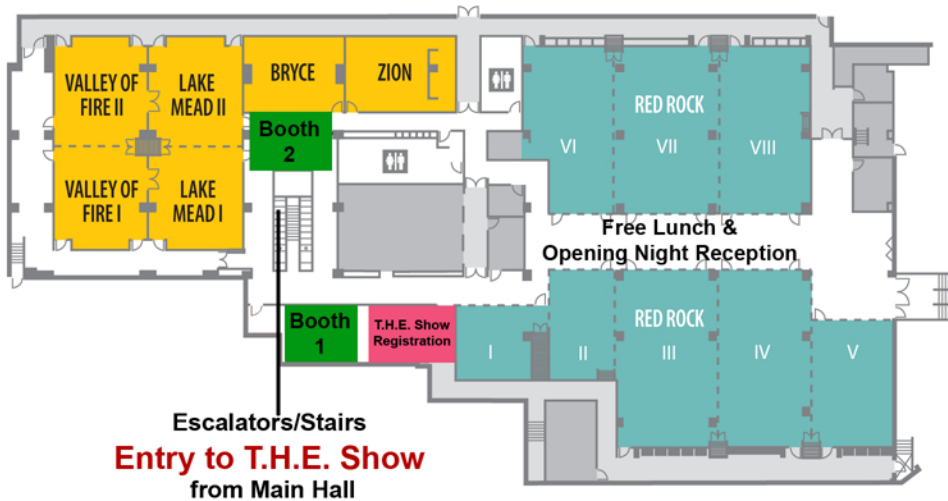

T.H.E. Show Exhibit Main Floor

Valley of Fire I	Purist Audio
Valley of Fire II	WAVAC
Lake Mead I	VMPS
Lake Mead II	PTE
Bryce	T.H.E. Show Office
Zion	Storage/No Exhibits

T.H.E. SHOW 2010
A New Beginning
 Registration and Information

Red Rock I	Classic Audio Loudspeakers
Red Rock II	PBN Audio dnp Edge Elec
Red Rock III	PBN Audio dnp Edge Elec
Red Rock IV	PBN Audio dnp Edge Elec
Red Rock V	KISO Acoustics
Red Rock VI	T.H.E. Marketplace
Red Rock VII	T.H.E. Marketplace
Red Rock VIII	T.H.E. Lunch

Booth 1
Parts Express

Red Rock VIII - T.H.E. Lunch
 Red Rock VIII - Golden Ear Meeting
 T.H.E. Show Registration

Booth 2
Reference Records
Chesky Records